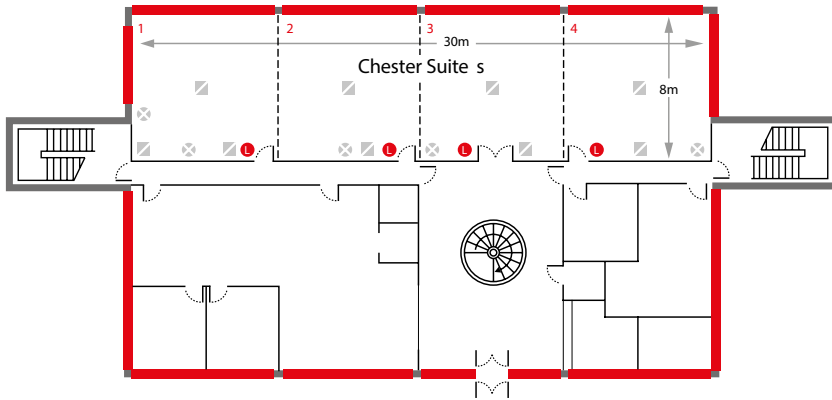

www.oultonpark.co.uk

ROOM SPECIFICATIONS

GROUND FLOOR

FIRST FLOOR

KEY	
	Light Switch
	Dual electrical sockets
	Windows
	Removable partition walls

Suite	Floor	Floor Space				Capacity						
		Length/m	Width/m	Area/sq m	Max Height/m	Theatre	Dinner	Dinner Dance	Cabaret	U-Shape	Boardroom	Classroom
Chester Suite 1	G	7.50	9.70	72.8	4.70	60	40		30	25	25	30
Chester Suite 2	G	7.40	9.70	71.8	4.70	60	40		30	25	25	30
Chester Suite 3	G	7.20	9.70	69.8	4.70	60	40		30	25	25	30
Chester Suite 4	G	7.65	9.70	54.2	4.70	60	40		30	25	25	30
All Chester Suites open	G	30.00	9.70	291.0	4.70	250	200	160	120	100		100
Pennine Suite 1	1	7.50	7.65	57.4	2.50	60	40		20	15	20	20
Pennine Suite 2	1	7.30	7.65	55.8	2.50	60	40		20	15	20	20
Pennine Suite 3	1	7.30	7.65	55.8	2.50	60	40		20	15	20	20
Pennine Suite 4	1	7.60	7.65	58.1	2.50	60	40		20	15	20	20
All Pennine Suites open	1	30.00	7.65	230.0	2.50	250	200	160	100	80		80