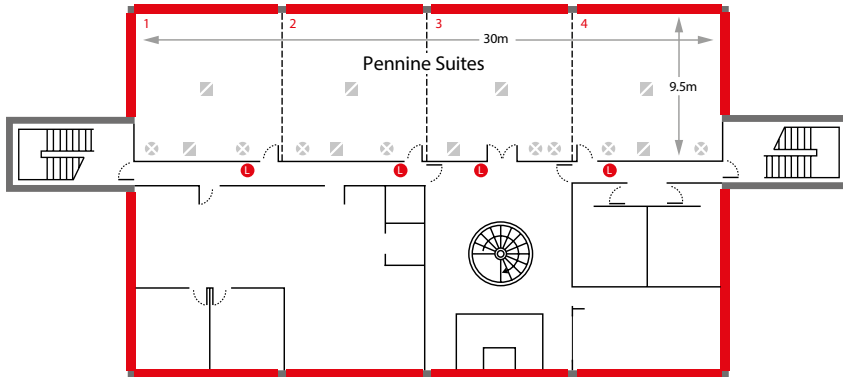

www.oultonpark.co.uk

ROOM SPECIFICATIONS

GROUND FLOOR

FIRST FLOOR

KEY	
	Light Switch
	Dual electrical sockets
	Windows
	Removable partition walls

Suite	Floor	Floor Space				Capacity						
		Length/m	Width/m	Area/sq m	Max Height/m	Theatre	Dinner	Dinner Dance	Cabaret	U-Shape	Boardroom	Classroom
Chester Suite 1	G	7.50	9.70	72.8	4.70	60	40		30	25	25	30
Chester Suite 2	G	7.40	9.70	71.8	4.70	60	40		30	25	25	30
Chester Suite 3	G	7.20	9.70	69.8	4.70	60	40		30	25	25	30
Chester Suite 4	G	7.65	9.70	54.2	4.70	60	40		30	25	25	30
All Chester Suites open	G	30.00	9.70	291.0	4.70	250	200	160	120	100		100
Pennine Suite 1	1	7.50	7.65	57.4	2.50	60	40		20	15	20	20
Pennine Suite 2	1	7.30	7.65	55.8	2.50	60	40		20	15	20	20
Pennine Suite 3	1	7.30	7.65	55.8	2.50	60	40		20	15	20	20
Pennine Suite 4	1	7.60	7.65	58.1	2.50	60	40		20	15	20	20
All Pennine Suites open	1	30.00	7.65	230.0	2.50	250	200	160	100	80		80